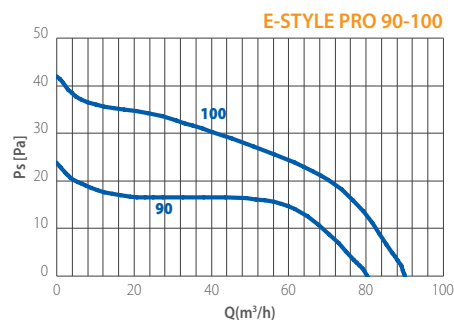

**PERFORMANCES**

MODELS	m <sup>3</sup> /h	l/s	Pa	W	dB (A)*
E-STYLE 90	80	22	23	10	30,1
E-STYLE 100	95	26	42	14	31,4
E-STYLE 120	165	46	55	15	36,7
E-STYLE 150	315	87	71	25	43,9

\*Lp(A) measured at 3m in open field 230V-50Hz.

**CURVES**

17 mm

ULTRA SLIM

Comply with ErP Directive 2009/125/CE and EU Regulation 1253/2014 (Classification: Residential Ventilation Unit)

- To exhaust air directly to the outside or into a short length ducting (max 3 m length).
- Suitable for toilets, bathrooms, WC's, shower-rooms, utility rooms and kitchens.
- Provided with back draught shutters on models 100, 120, 150
- Neon running light
- Style, technology

**DIMENSIONS (mm)**

MODELS	A	B	C	D	Eø	Kg
E-STYLE 90	160	160	81	17	92	0,4
E-STYLE 100	160	160	95	17	98	0,4
E-STYLE 120	180	180	101	18	119	0,6
E-STYLE 150	200	200	119	22	149	1,0

**ACCESSORY**

chrome

inox satin