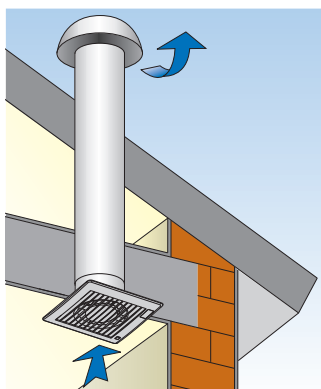

**CURVES**

17 mm

ULTRA SLIM

Comply with ErP Directive 2009/125/CE and EU Regulation 1253/2014 (Classification: Residential Ventilation Unit)

- To exhaust air directly to the outside or into a short length ducting (max 3 m length).
- Suitable for toilets, bathrooms, WC's, shower-rooms, utility rooms and kitchens.
- Provided with back draught shutters on models 100, 120, 150
- Neon running light
- Style, technology

**INSTALLATION**

WALL

CEILING

**VERSIONS**

- STANDARD**  
On/off through light or remote control switch.
- TIMER**  
Integral electronic timer adjustable from 3 to 25 minutes.
- MHT**  
Humidity control, adjustable from 40 to 80% of R.H.
- SELV**  
SELV 12 V a.c.