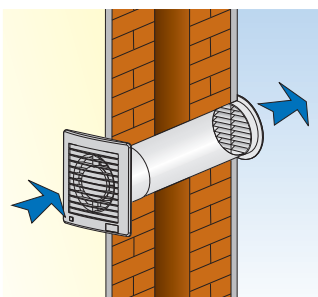

**CURVES**

17 mm

ULTRA SLIM

Comply with ErP Directive 2009/125/CE and EU Regulation 1253/2014 (Classification: Residential Ventilation Unit)

- To exhaust air directly to the outside or into a short length ducting (max 3 m length).
- Suitable for toilets, bathrooms, WC's, shower-rooms, utility rooms and kitchens.
- Provided with back draught shutters on models 100, 120, 150
- Neon running light
- Style, technology

**INSTALLATION**

WALL

CEILING

**VERSIONS**

- STANDARD**  
On/off through light or remote control switch.
- TIMER**  
Integral electronic timer adjustable from 3 to 25 minutes.
- MHT**  
Humidity control, adjustable from 40 to 80% of R.H.
- SELV**  
SELV 12 V a.c.