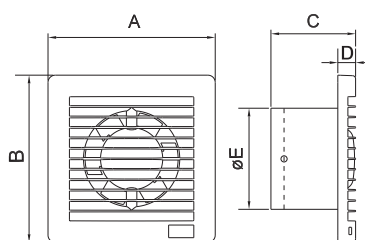

**INSTALLATION**

WALL

CEILING

**VERSIONS**

- STANDARD**  
On/off through light or remote control switch.
- TIMER**  
Integral electronic timer adjustable from 3 to 25 minutes.
- MHT**  
Humidity control, adjustable from 40 to 80% of R.H.
- SELV**  
SELV 12 V a.c.

**DIMENSIONS (mm)**

MODELS	A	B	C	D	Eø	Kg
E-STYLE 90	160	160	81	17	92	0,4
E-STYLE 100	160	160	95	17	98	0,4
E-STYLE 120	180	180	101	18	119	0,6
E-STYLE 150	200	200	119	22	149	1,0

**ACCESSORY**

chrome

inox satin