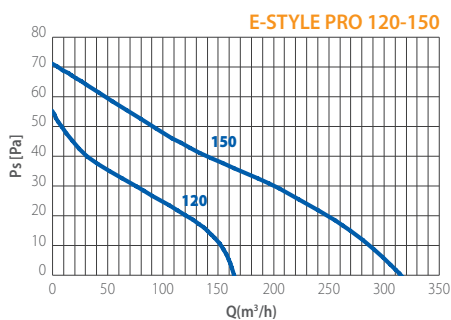

**PERFORMANCES**

MODELS	m <sup>3</sup> /h	l/s	Pa	W	dB (A)*
E-STYLE 90	80	22	23	10	30,1
E-STYLE 100	95	26	42	14	31,4
E-STYLE 120	165	46	55	15	36,7
E-STYLE 150	315	87	71	25	43,9

\*Lp(A) measured at 3m in open field 230V-50Hz.

**CURVES**

17 mm

ULTRA SLIM

Comply with ErP Directive 2009/125/CE and EU Regulation 1253/2014 (Classification: Residential Ventilation Unit)

- To exhaust air directly to the outside or into a short length ducting (max 3 m length).
- Suitable for toilets, bathrooms, WC's, shower-rooms, utility rooms and kitchens.
- Provided with back draught shutters on models 100, 120, 150
- Neon running light
- Style, technology

**DIMENSIONS (mm)**

MODELS	A	B	C	D	Eø	Kg
E-STYLE 90	160	160	81	17	92	0,4
E-STYLE 100	160	160	95	17	98	0,4
E-STYLE 120	180	180	101	18	119	0,6
E-STYLE 150	200	200	119	22	149	1,0

**ACCESSORY**

chrome

inox satin