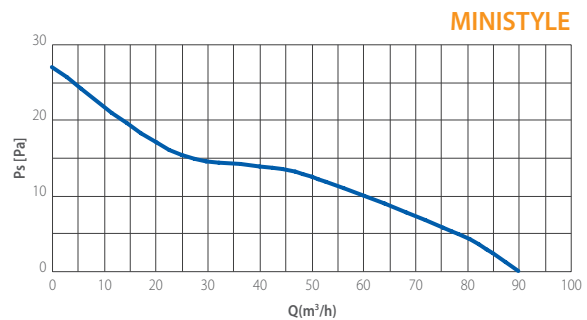

INSTALLAZIONI

WALL

CEILING

CURVE

VERSIONS

- STANDARD**
On/off through light or remote control switch.
- PULL CORD**
On/off through pull cord switch.
- TIMER**
Integral electronic timer adjustable from 3 to 25 minutes.

DIMENSIONS (mm)

MODEL	A	B	C	D	E	Kg.
MINISTYLE	140	140	65	17	98	0,5