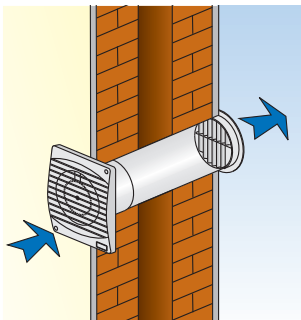

- Ideal for small premises
- Easy to install and extremely compact (front cover 17 mm, height and width 14 mm)
- Made in high quality antistatic technopolymer
- Available with back draught shutters on request

INSTALLAZIONI

WALL

CEILING

CURVE

VERSIONS

- STANDARD**
On/off through light or remote control switch.
- PULL CORD**
On/off through pull cord switch.
- TIMER**
Integral electronic timer adjustable from 3 to 25 minutes.