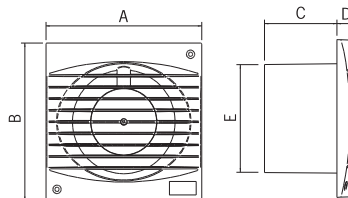

INSTALLAZIONI

WALL

CEILING

CURVE

VERSIONS

- STANDARD**
On/off through light or remote control switch.
- PULL CORD**
On/off through pull cord switch.
- TIMER**
Integral electronic timer adjustable from 3 to 25 minutes.

DIMENSIONS (mm)

MODEL	A	B	C	D	E	Kg.
MINISTYLE	140	140	65	17	98	0,5