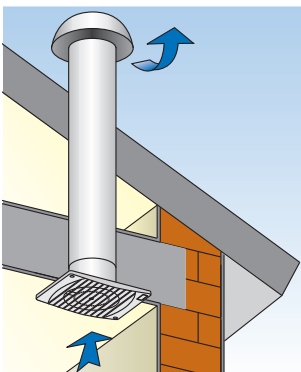

- Ideal for small premises
- Easy to install and extremely compact (front cover 17 mm, height and width 14 mm)
- Made in high quality antistatic technopolymer
- Available with back draught shutters on request

INSTALLAZIONI

WALL

CEILING

CURVE

VERSIONS

- STANDARD**
On/off through light or remote control switch.
- PULL CORD**
On/off through pull cord switch.
- TIMER**
Integral electronic timer adjustable from 3 to 25 minutes.