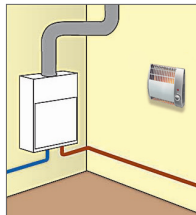

CALDO 500

Residential

- Antifreeze heater for wall installation
- Adjustable ambient thermostat
- Provided with Schuko plug
- Armored resistance

PERFORMANCE

MODEL	V at 50 Hz	W max	IP	DIMENSIONS (cm)	WEIGHT (Kg)
CALDO 500	230V	500W	IP21	24 x 10,5 x 24	0,95

INSTALLATION

Technical premise

Toilet

CALDO BAGNO 2000

Residential

- Compact and oscillation heater 24h programmable (with intervals of 30 minutes)
- 4 position switch: Off / cold air / Hot air 1000W / Very hot air 2000W
- Adjustable ambient thermostat
- Body in self-extinguishing plastic material
- Double insulation
- Protection IP21
- Heated area: 20 m²