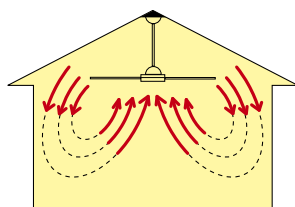

POLAR SMART Deluxe 130

Reversible decorative ceiling fan

Wi-Fi

Smart Life

- For residential, commercial and light commercial use
- Ø 132 cm with 3 ABS blades
- DC motor with 6 speed settings
- 3 modes: Normal / Natural / Sleep
- Summer / Winter rotation
- 1-8 hour timer
- LED lamp and ceiling mounting kit
- Remote control
- Smart device with integrated Wi-Fi module, usable via smartphone with Android or iOS
- Voice control: the device is compatible with Amazon Alexa and Google Assistant voice controls

PERFORMANCE

MODEL	DIAMETER (mm)	V at 50Hz	W	A	RPM	m ³ /h
POLAR SMART DELUXE 130	1.320	230	40	0,277	195	8.907

DIMENSIONS (mm)

SUPPLIED

RECEIVER AND REMOTE CONTROL KIT

WINTER
indirect ventilation

SUMMER
direct ventilation

RECEIVER SPECIFICATIONS

- Integrated into the housing
- Radio frequency receiver
- Can also be used on existing fans
- Settings are retained in the event of a power cut
- Connection to the motor via a quick-connect terminal

REMOTE CONTROL SPECIFICATIONS

- Radio frequency remote control
- Can be paired with one or more receivers
- Operating range up to approx. 4 metres
- Audible beep
- Dimensions 125 x 47 x 17,5 mm

Available functions: