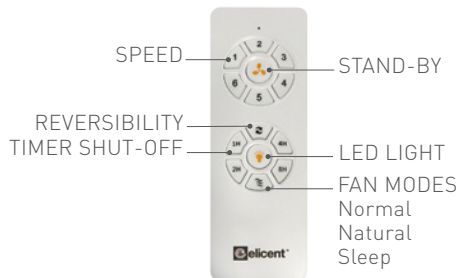

POLAR SMART Deluxe 130

Reversible decorative ceiling fan

Wi-Fi

Smart Life

- For residential, commercial and light commercial use
- Ø 132 cm with 3 ABS blades
- DC motor with 6 speed settings
- 3 modes: Normal / Natural / Sleep
- Summer / Winter rotation
- 1-8 hour timer
- LED lamp and ceiling mounting kit
- Remote control
- Smart device with integrated Wi-Fi module, usable via smartphone with Android or iOS
- Voice control: the device is compatible with Amazon Alexa and Google Assistant voice controls

PERFORMANCE

MODEL	DIAMETER (mm)	V at 50Hz	W	A	RPM	m ³ /h
POLAR SMART DELUXE 130	1.320	230	40	0,277	195	8.907

DIMENSIONS (mm)

SUPPLIED

RECEIVER AND REMOTE CONTROL KIT

WINTER
indirect ventilation

SUMMER
direct ventilation

RECEIVER SPECIFICATIONS

- Integrated into the housing
- Radio frequency receiver
- Can also be used on existing fans
- Settings are retained in the event of a power cut
- Connection to the motor via a quick-connect terminal

REMOTE CONTROL SPECIFICATIONS

- Radio frequency remote control
- Can be paired with one or more receivers
- Operating range up to approx. 4 metres
- Audible beep
- Dimensions 125 x 47 x 17,5 mm

Available functions: