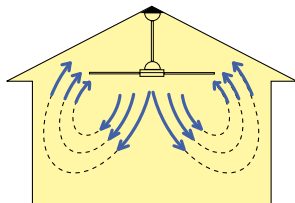

POLAR SMART Deluxe 130

Reversible decorative ceiling fan

Wi-Fi

Smart Life

- For residential, commercial and light commercial use
- Ø 132 cm with 3 ABS blades
- DC motor with 6 speed settings
- 3 modes: Normal / Natural / Sleep
- Summer / Winter rotation
- 1-8 hour timer
- LED lamp and ceiling mounting kit
- Remote control
- Smart device with integrated Wi-Fi module, usable via smartphone with Android or iOS
- Voice control: the device is compatible with Amazon Alexa and Google Assistant voice controls

PERFORMANCE

MODEL	DIAMETER (mm)	V at 50Hz	W	A	RPM	m ³ /h
POLAR SMART DELUXE 130	1.320	230	40	0,277	195	8.907

DIMENSIONS (mm)

SUPPLIED

RECEIVER AND REMOTE CONTROL KIT

WINTER
indirect ventilation

SUMMER
direct ventilation

RECEIVER SPECIFICATIONS

- Integrated into the housing
- Radio frequency receiver
- Can also be used on existing fans
- Settings are retained in the event of a power cut
- Connection to the motor via a quick-connect terminal

REMOTE CONTROL SPECIFICATIONS

- Radio frequency remote control
- Can be paired with one or more receivers
- Operating range up to approx. 4 metres
- Audible beep
- Dimensions 125 x 47 x 17,5 mm

Available functions: