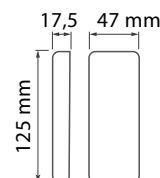

POLAR SMART Deluxe 130

Reversible decorative ceiling fan

Wi-Fi

Smart Life

- For residential, commercial and light commercial use
- Ø 132 cm with 3 ABS blades
- DC motor with 6 speed settings
- 3 modes: Normal / Natural / Sleep
- Summer / Winter rotation
- 1-8 hour timer
- LED lamp and ceiling mounting kit
- Remote control
- Smart device with integrated Wi-Fi module, usable via smartphone with Android or iOS
- Voice control: the device is compatible with Amazon Alexa and Google Assistant voice controls

PERFORMANCE

MODEL	DIAMETER (mm)	V at 50Hz	W	A	RPM	m³/h
POLAR SMART DELUXE 130	1.320	230	40	0,277	195	8.907

DIMENSIONS (mm)

SUPPLIED

RECEIVER AND REMOTE CONTROL KIT

RECEIVER SPECIFICATIONS

- Integrated into the housing
- Radio frequency receiver
- Can also be used on existing fans
- Settings are retained in the event of a power cut
- Connection to the motor via a quick-connect terminal

REMOTE CONTROL SPECIFICATIONS

- Radio frequency remote control
- Can be paired with one or more receivers
- Operating range up to approx. 4 metres
- Audible beep
- Dimensions 125 x 47 x 17,5 mm

Available functions:

- Speed selection
- OFF button for switch-off/standby
- Light on/off button
- TIMER button for delayed fan switch-off

ACCESSORIES

LED LIGHT KIT

Adjustment of colour temperature via the app