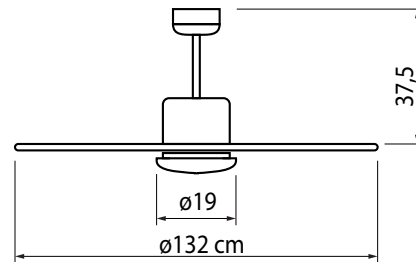

POLAR SMART Deluxe 130

Reversible decorative ceiling fan

Wi-Fi

Smart Life

- For residential, commercial and light commercial use
- Ø 132 cm with 3 ABS blades
- DC motor with 6 speed settings
- 3 modes: Normal / Natural / Sleep
- Summer / Winter rotation
- 1-8 hour timer
- LED lamp and ceiling mounting kit
- Remote control
- Smart device with integrated Wi-Fi module, usable via smartphone with Android or iOS
- Voice control: the device is compatible with Amazon Alexa and Google Assistant voice controls

PERFORMANCE

MODEL	DIAMETER (mm)	V at 50Hz	W	A	RPM	m ³ /h
POLAR SMART DELUXE 130	1.320	230	40	0,277	195	8.907

DIMENSIONS (mm)

SUPPLIED

RECEIVER AND REMOTE CONTROL KIT

WINTER
indirect ventilation

SUMMER
direct ventilation

REMOTE CONTROL SPECIFICATIONS

- Radio frequency remote control
- Can be paired with one or more receivers
- Operating range up to approx. 4 metres
- Audible beep
- Dimensions 125 x 47 x 17,5 mm

Available functions: